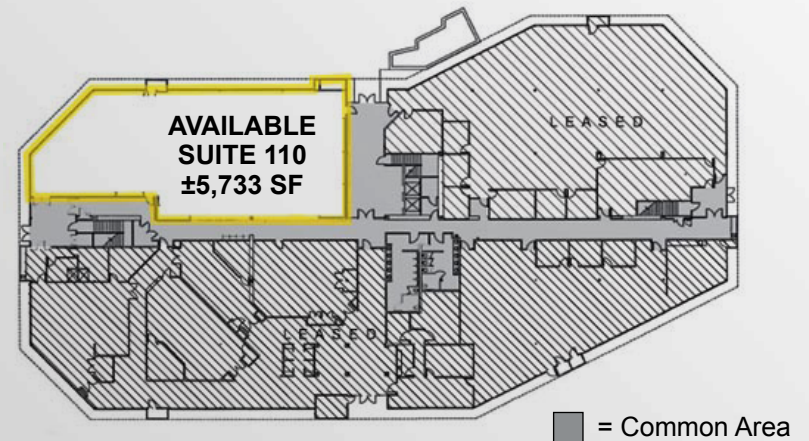

Suite 110 - ±5,733 Square Feet

Third Floor

Suite 300 - ±18,866 Square Feet

Property Highlights

- Incredible Visibility Located on Great America Parkway
- Robust Existing Labs and Server Rooms
- Efficient Open Office Layouts with Excellent Window Line
- Ideal Access to Highways 101, 237 & 880
- Prominent Monument and Building Signage Opportunities Available
- 4/1,000 Parking
- Former Netgear World Headquarters
- Motivated Ownership and Responsive Property Management
- Flexible Terms Available

4500
GREAT
AMERICA
PARKWAY
SANTA CLARA

FIRST FLOOR

- Convenient Ground Floor Access
- Open Layout with Existing Private Offices
- Server Room in Place
- Break Room Can Easily Be Built Out
- Suite Can Accommodate 27 8'x8' Workstations & 3 6'x8' Workstations

4500
GREAT
AMERICA
PARKWAY
SANTA CLARA

T H I R D F L O O R

- Entire Top Floor Available
- **Robust Lab In Place with 20 Tons of Dedicated HVAC**
- Suite Can Accommodate ± 70 Cubicles (8'x8')
With Current Configuration
- Windows on Every Side of Suite
- Large Break Room