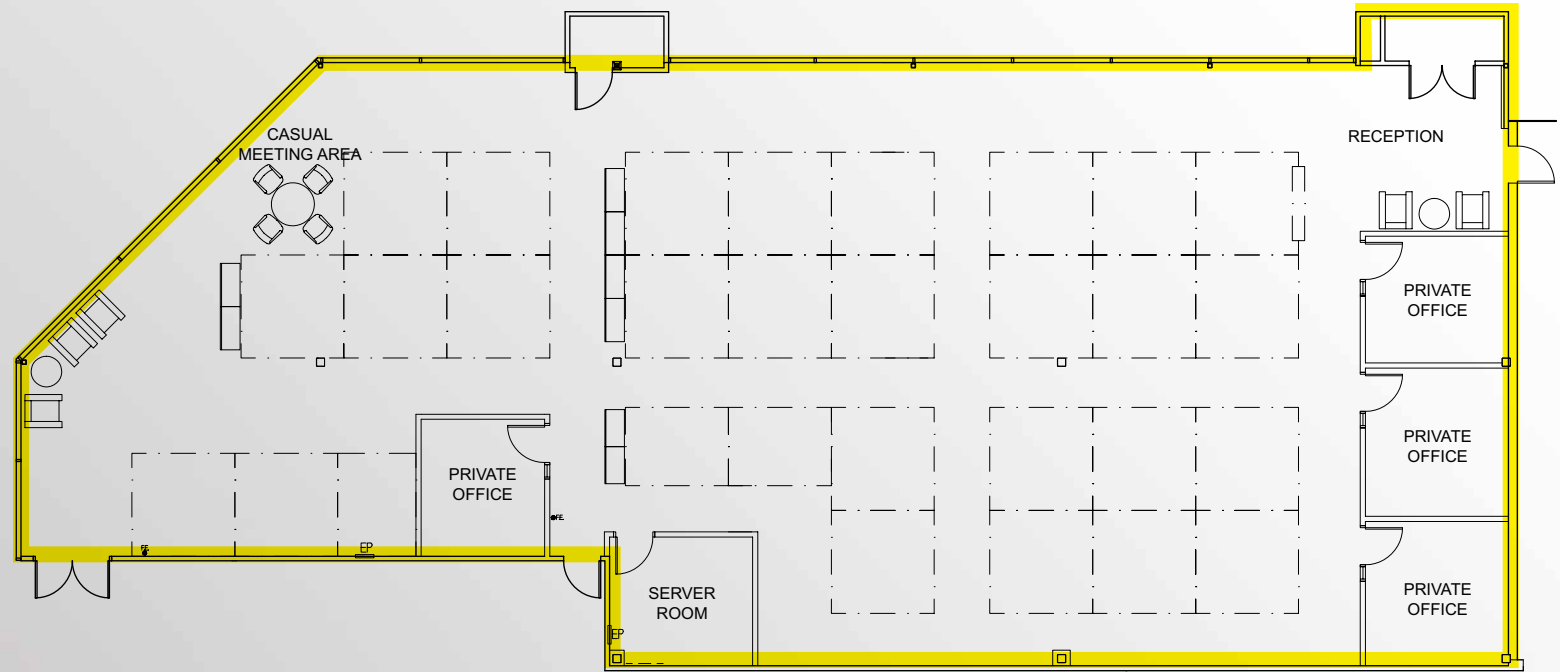

Suite 110 - ±5,733 Square Feet

Third Floor

Suite 300 - ±18,866 Square Feet

Property Highlights

- Incredible Visibility Located on Great America Parkway
- Robust Existing Labs and Server Rooms
- Efficient Open Office Layouts with Excellent Window Line
- Ideal Access to Highways 101, 237 & 880
- Prominent Monument and Building Signage Opportunities Available
- 4/1,000 Parking
- Former Netgear World Headquarters
- Motivated Ownership and Responsive Property Management
- Flexible Terms Available

4500
GREAT
AMERICA
PARKWAY
SANTA CLARA

FIRST FLOOR

- Convenient Ground Floor Access
- Open Layout with Existing Private Offices
- Server Room in Place
- Break Room Can Easily Be Built Out
- Suite Can Accommodate 27 8'x8' Workstations & 3 6'x8' Workstations

4500
GREAT
AMERICA
PARKWAY
SANTA CLARA

T H I R D F L O O R

- Entire Top Floor Available
- **Robust Lab In Place with 20 Tons of Dedicated HVAC**
- Suite Can Accommodate ± 70 Cubicles (8'x8')
With Current Configuration
- Windows on Every Side of Suite
- Large Break Room