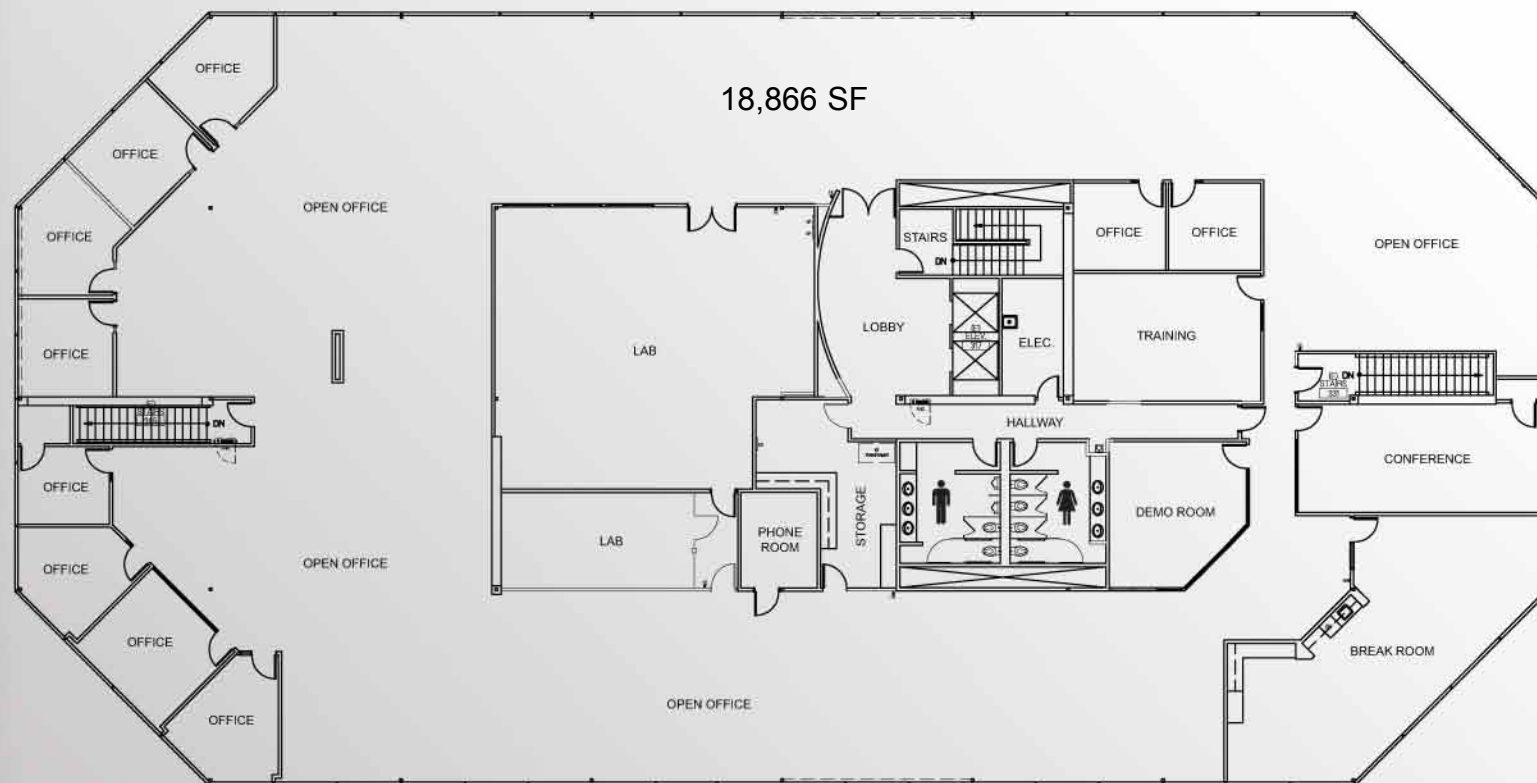

Suite 110 - ±5,733 Square Feet

Third Floor

Suite 300 - ±18,866 Square Feet

Property Highlights

- Incredible Visibility Located on Great America Parkway
- Robust Existing Labs and Server Rooms
- Efficient Open Office Layouts with Excellent Window Line
- Ideal Access to Highways 101, 237 & 880
- Prominent Monument and Building Signage Opportunities Available
- 4/1,000 Parking
- Former Netgear World Headquarters
- Motivated Ownership and Responsive Property Management
- Flexible Terms Available

4500
GREAT
AMERICA
PARKWAY
SANTA CLARA

FIRST FLOOR

- Convenient Ground Floor Access
- Open Layout with Existing Private Offices
- Server Room in Place
- Break Room Can Easily Be Built Out
- Suite Can Accommodate 27 8'x8' Workstations & 3 6'x8' Workstations

4500
GREAT
AMERICA
PARKWAY
SANTA CLARA

T H I R D F L O O R

- Entire Top Floor Available
- **Robust Lab In Place with 20 Tons of Dedicated HVAC**
- Suite Can Accommodate ± 70 Cubicles (8'x8')
With Current Configuration
- Windows on Every Side of Suite
- Large Break Room