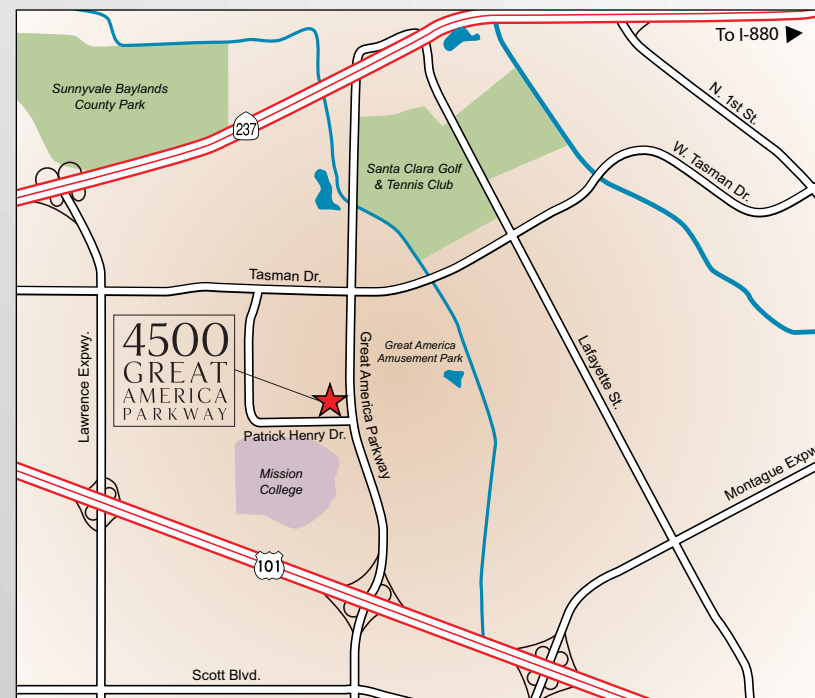

Suite 110 - ±5,733 Square Feet

Third Floor

Suite 300 - ±18,866 Square Feet

Property Highlights

- Incredible Visibility Located on Great America Parkway
- Robust Existing Labs and Server Rooms
- Efficient Open Office Layouts with Excellent Window Line
- Ideal Access to Highways 101, 237 & 880
- Prominent Monument and Building Signage Opportunities Available
- 4/1,000 Parking
- Former Netgear World Headquarters
- Motivated Ownership and Responsive Property Management
- Flexible Terms Available

4500 GREAT AMERICA PARKWAY

SANTA CLARA

AMENITIES

Restaurants

- 1 Parcel 104
- 2 Birk's
- 3 Togo's
- 4 House of Bagels
- 5 Round Table Pizza
- 6 Sushi Yoyo
- 7 Starbucks Coffee
- 8 Jamba Juice
- 9 World Wraps
- 10 Tomatina
- 11 IHOP
- 12 Pedro's
- 13 In-N-Out Burger
- 14 El Tonto
- 15 KFC
- 16 Taco Bell
- 17 Sizzler
- 18 McDonald's
- 19 Bennigan's
- 20 Jack in the Box
- 21 Specialty's Bakery

Banks

- 22 Silicon Valley Bank

Lodging

- 23 Marriott
- 24 Holiday Inn
- 25 Plaza Suites
- 26 Hilton
- 27 Hyatt
- 28 Biltmore
- 29 Embassy Suites
- 30 Four Points Sheraton
- 31 Ramada

Entertainment

- 32 AMC 20 Theaters
- 33 Great America Amusement Park
- 34 Santa Clara Golf and Tennis Club