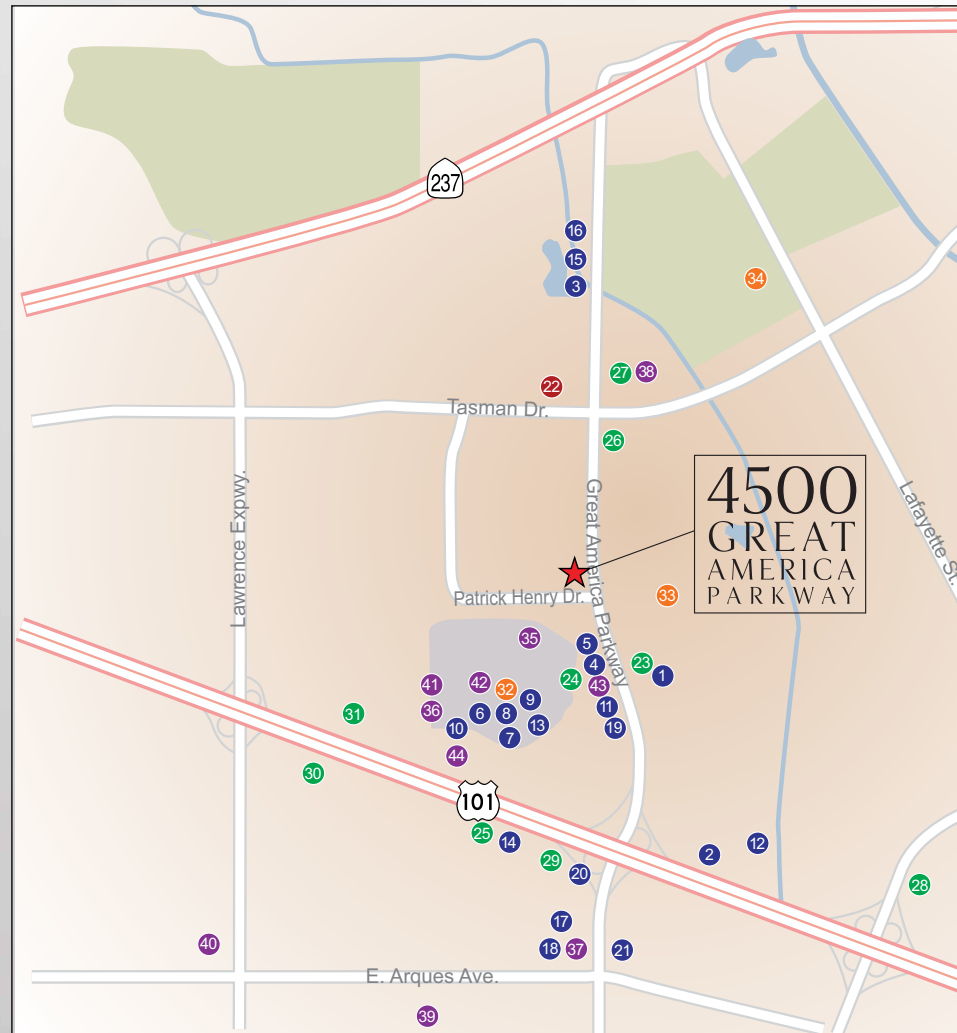

4500 GREAT AMERICA PARKWAY

SANTA CLARA

AMENITIES

Restaurants

- 1 Parcel 104
- 2 Birk's
- 3 Togo's
- 4 House of Bagels
- 5 Round Table Pizza
- 6 Sushi Yoyo
- 7 Starbucks Coffee
- 8 Jamba Juice
- 9 World Wraps
- 10 Tomatina
- 11 IHOP
- 12 Pedro's
- 13 In-N-Out Burger
- 14 El Tonto
- 15 KFC
- 16 Taco Bell
- 17 Sizzler
- 18 McDonald's
- 19 Bennigan's
- 20 Jack in the Box
- 21 Specialty's Bakery

Banks

- 22 Silicon Valley Bank

Lodging

- 23 Marriott
- 24 Holiday Inn
- 25 Plaza Suites
- 26 Hilton
- 27 Hyatt
- 28 Biltmore
- 29 Embassy Suites
- 30 Four Points Sheraton
- 31 Ramada

Entertainment

- 32 AMC 20 Theaters
- 33 Great America Amusement Park
- 34 Santa Clara Golf and Tennis Club

Additional Services

- 35 Mission College
- 36 FedEx Kinko's
- 37 Shell: Great America
- 38 Santa Clara Convention Center
- 39 Decathlon Club
- 40 Fry's Electronics
- 41 Micro Center
- 42 Verizon Wireless
- 43 Villa Convenience Market
- 44 Studio Optix